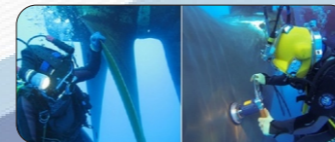

水下检验
IN WATER SURVEY

水下清洁
UNDERWATER HULL CLEANING

水下推进器抛光
UNDERWATER PROPELLER SUPER POLISHING

水下封堵
UNDERWATER PLUG/BLANK

水下切割焊接
UNDERWATER WELDING/CUTTING

更换计程仪和测试仪探头
SENSOR / TRANSDUCER REPLACEMENT

消防救生检验/FFA/LSA Service