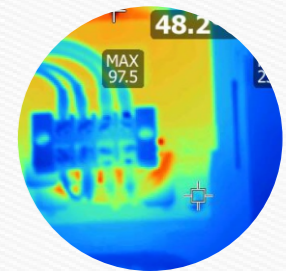

配电板热成像/主开关校验
MSB thermography / ACB Test

我公司配有专业工程师和设备为客户提供配电板热成像检验和主开关校验服务，包括各厂家主配电板、应急配电板，ABB，施耐德，现代和东芝等各型开关。
SHPLUS owns professional engineers with special test tools to provide service of THERMOGRAPHIC INSPECTION for MSB/ESB and ACB calibration/test, includes Various types of ACB (Hyundai, Schneider ABB, Toshiba)