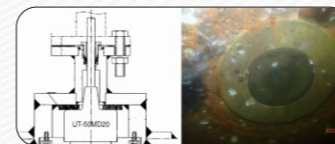

水下检验
IN WATER SURVEY

水下清洁
UNDERWATER HULL CLEANING

水下推进器抛光
UNDERWATER PROPELLER SUPER POLISHING

水下封堵
UNDERWATER PLUG/BLANK

水下切割焊接
UNDERWATER WELDING/CUTTING

更换计程仪和测试仪探头
SENSOR / TRANSDUCER REPLACEMENT

消防救生检验/FFA/LSA Service