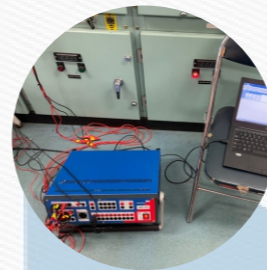

配电板热成像/主开关校验
MSB thermography / ACB Test

我公司配有专业工程师和设备为客户提供配电板热成像检验和主开关校验服务，包括各厂家主配电板、应急配电板，ABB，施耐德，现代和东芝等各型开关。
SHPLUS owns professional engineers with special test tools to provide service of THERMOGRAPHIC INSPECTION for MSB/ESB and ACB calibration/test, includes Various types of ACB (Hyundai, Schneider ABB, Toshiba)