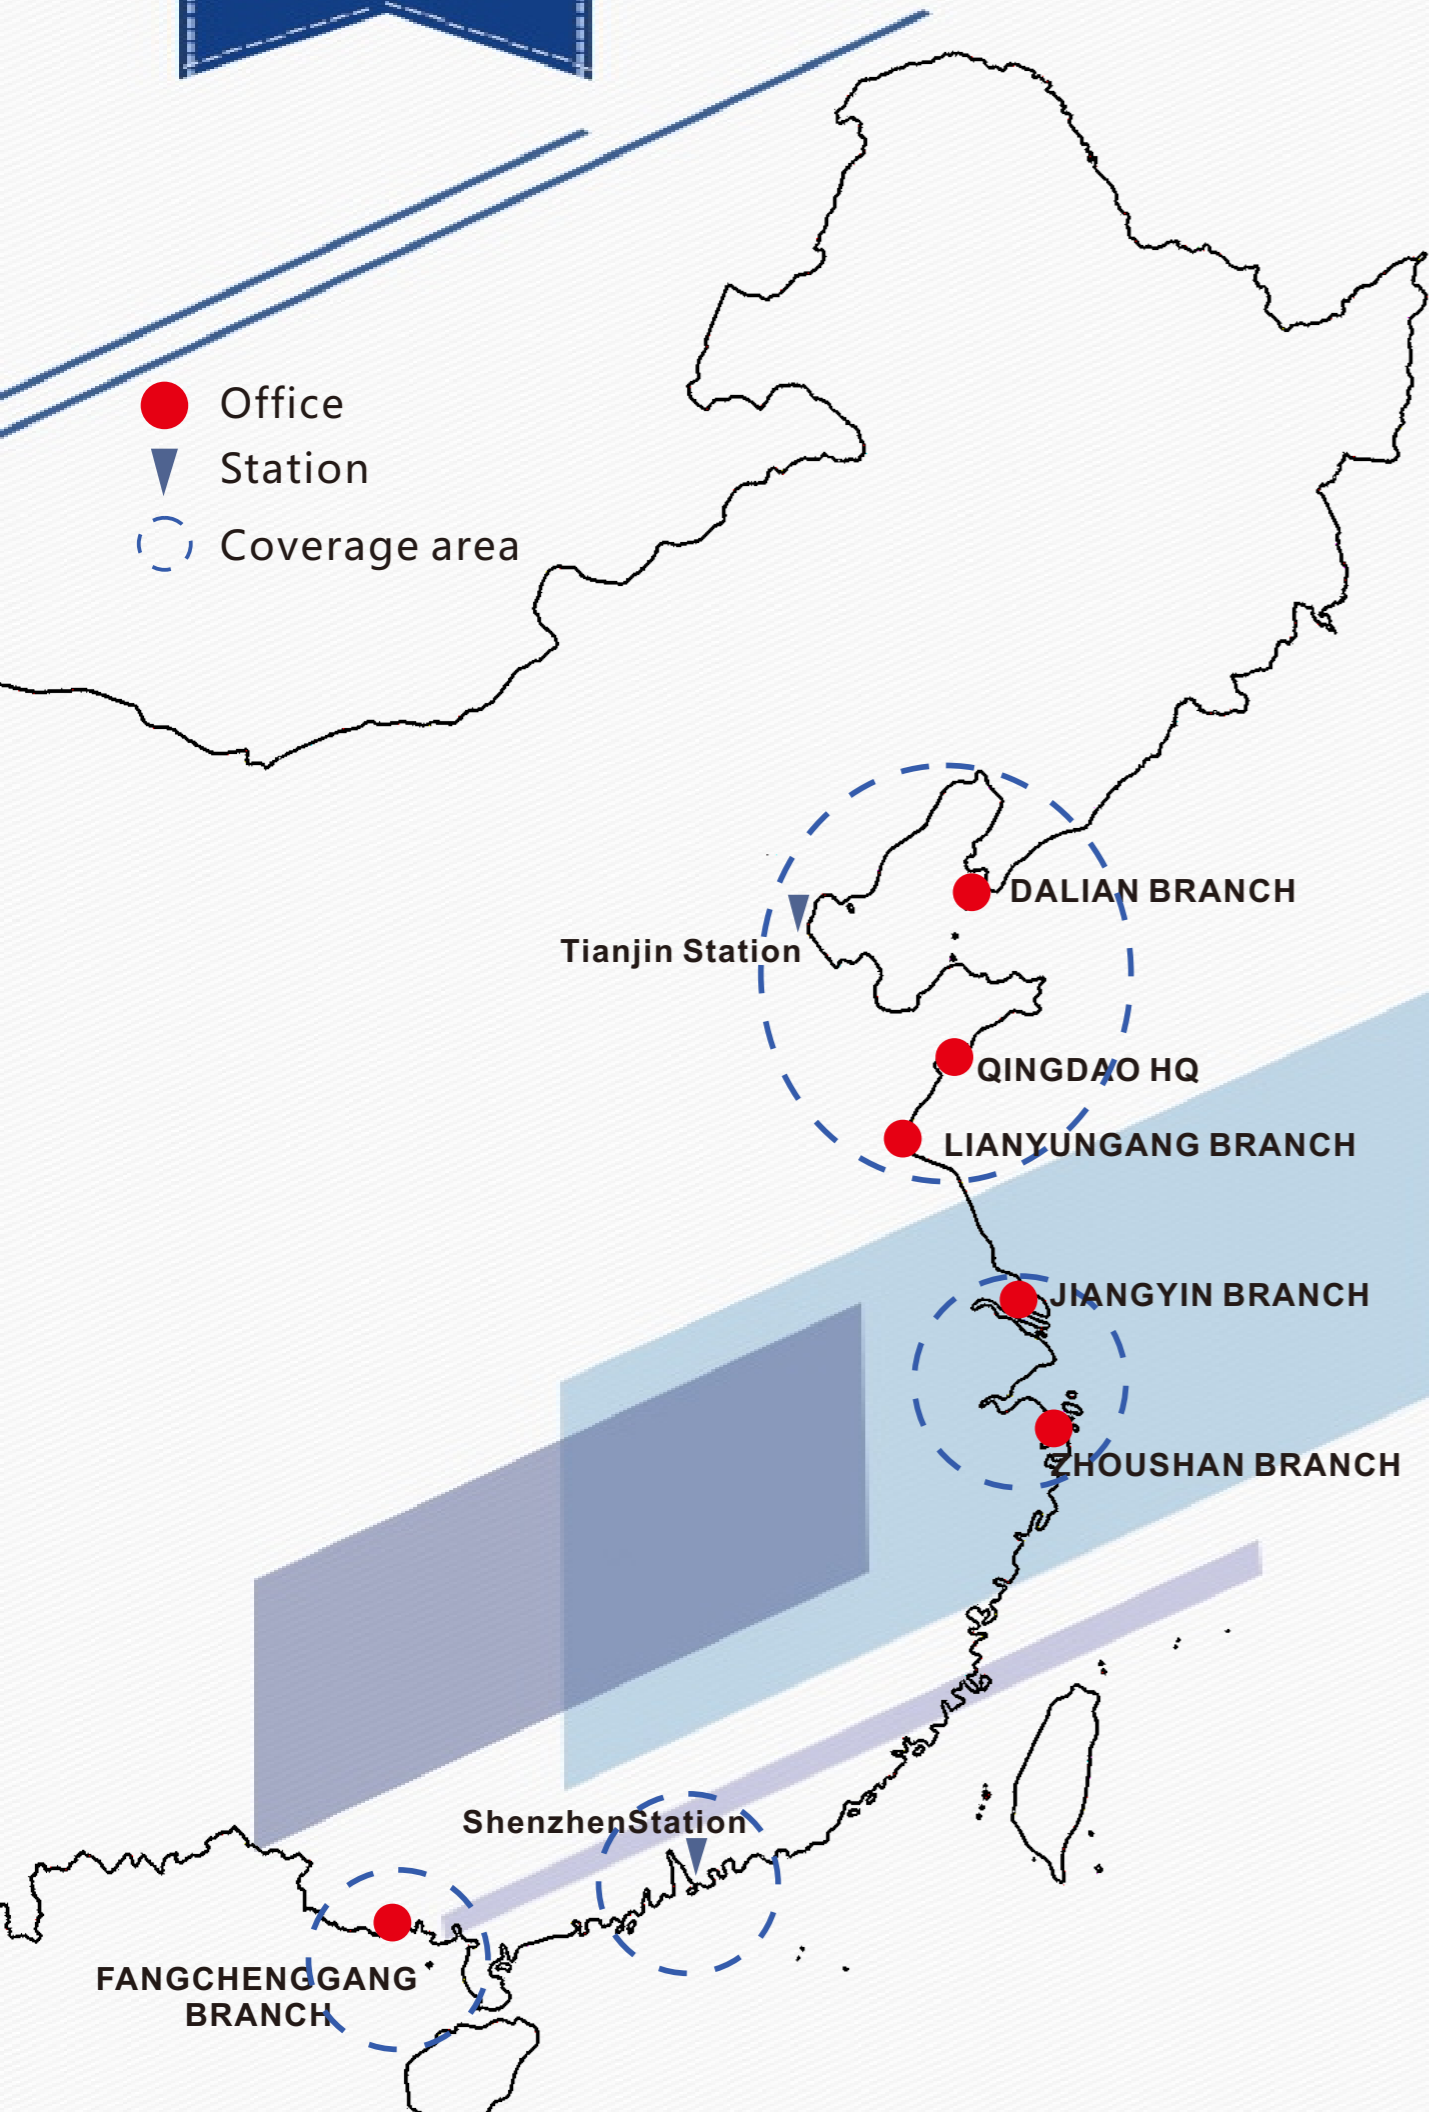

MEMBERS:

- SHIPLUS MARINE SERVICE (QINGDAO) CO.,LTD
- SHIPLUS MARINE SERVICE(DALIAN)CO.,LTD
- SHIPLUS MARINE SERVICE(LIANYUNGANG)CO.,LTD
- SHIPLUS MARINE SERVICE(QINHUANGDAO)CO.,LTD
- SHIPLUS & PAN UNION MARINE ENGINEERING (ZHOUZHAN)CO.,LTD
- PAN UNION MARINE ENGINEERING(JIANGYIN)CO.,LTD
- SHIPLUS MARINE SERVICE(FANGCHENGANG) CO.,LTD

WHAT SERVICES DOES SHIPLUS GROUP SUPPLY?

- PORT & AFLOAT REPAIRS
- UNDERWATER SERVICES
- FFA&LSA SERVICES
- MSB THERMOGRAPHY / ACB TEST
- INSTRUMENT CALIBRATION
- PREFABRICATION/SUPPLY

WHERE DOES SHIPLUS SERVICE?

- PORT & AFLOAT REPAIR:
  ALL PORTS & DOCK YARDS IN MAINLAND OF CHINA
- UNDERWATER SERVICES:
  ALL PORTS WITH SUITABLE WATER VISIBILITY IN MAINLAND OF CHINA
- FFA&LSA SERVICES:
  ZHEJIANG, JIANGSU & GUANGXI PROVINCES

WHAT QUALIFICATIONS DOES SHIPLUS CERTIFY?

- DNV ISO 9001QMS
- SEATONE ISO 14001 EMS
- SEATONE ISO 45001 OHS
- CCS, DNV, ABS, LR, NK, BV, RINA, KR CERTIFIED FOR IN WATER SURVEY
- DNV, ABS, LR, NK, BV, RINA, KR CERTIFIED FOR FFA/LSA
- LRS CERTIFIED FOR EH36/AH36 WPS